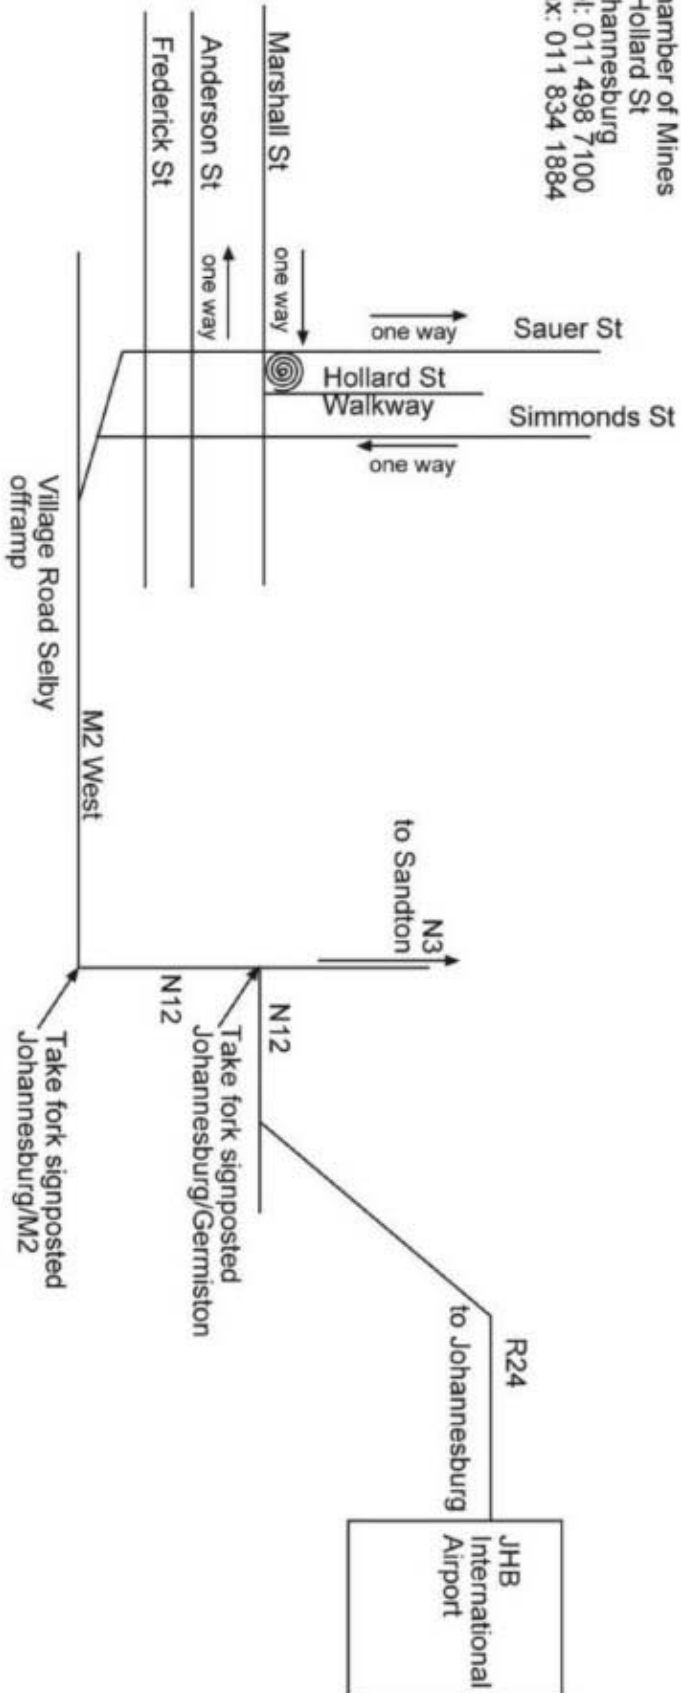

Chamber of Mines
5 Hollard St
Johannesburg
Tel: 011 498 7100
Fax: 011 834 1884

Map not to scale